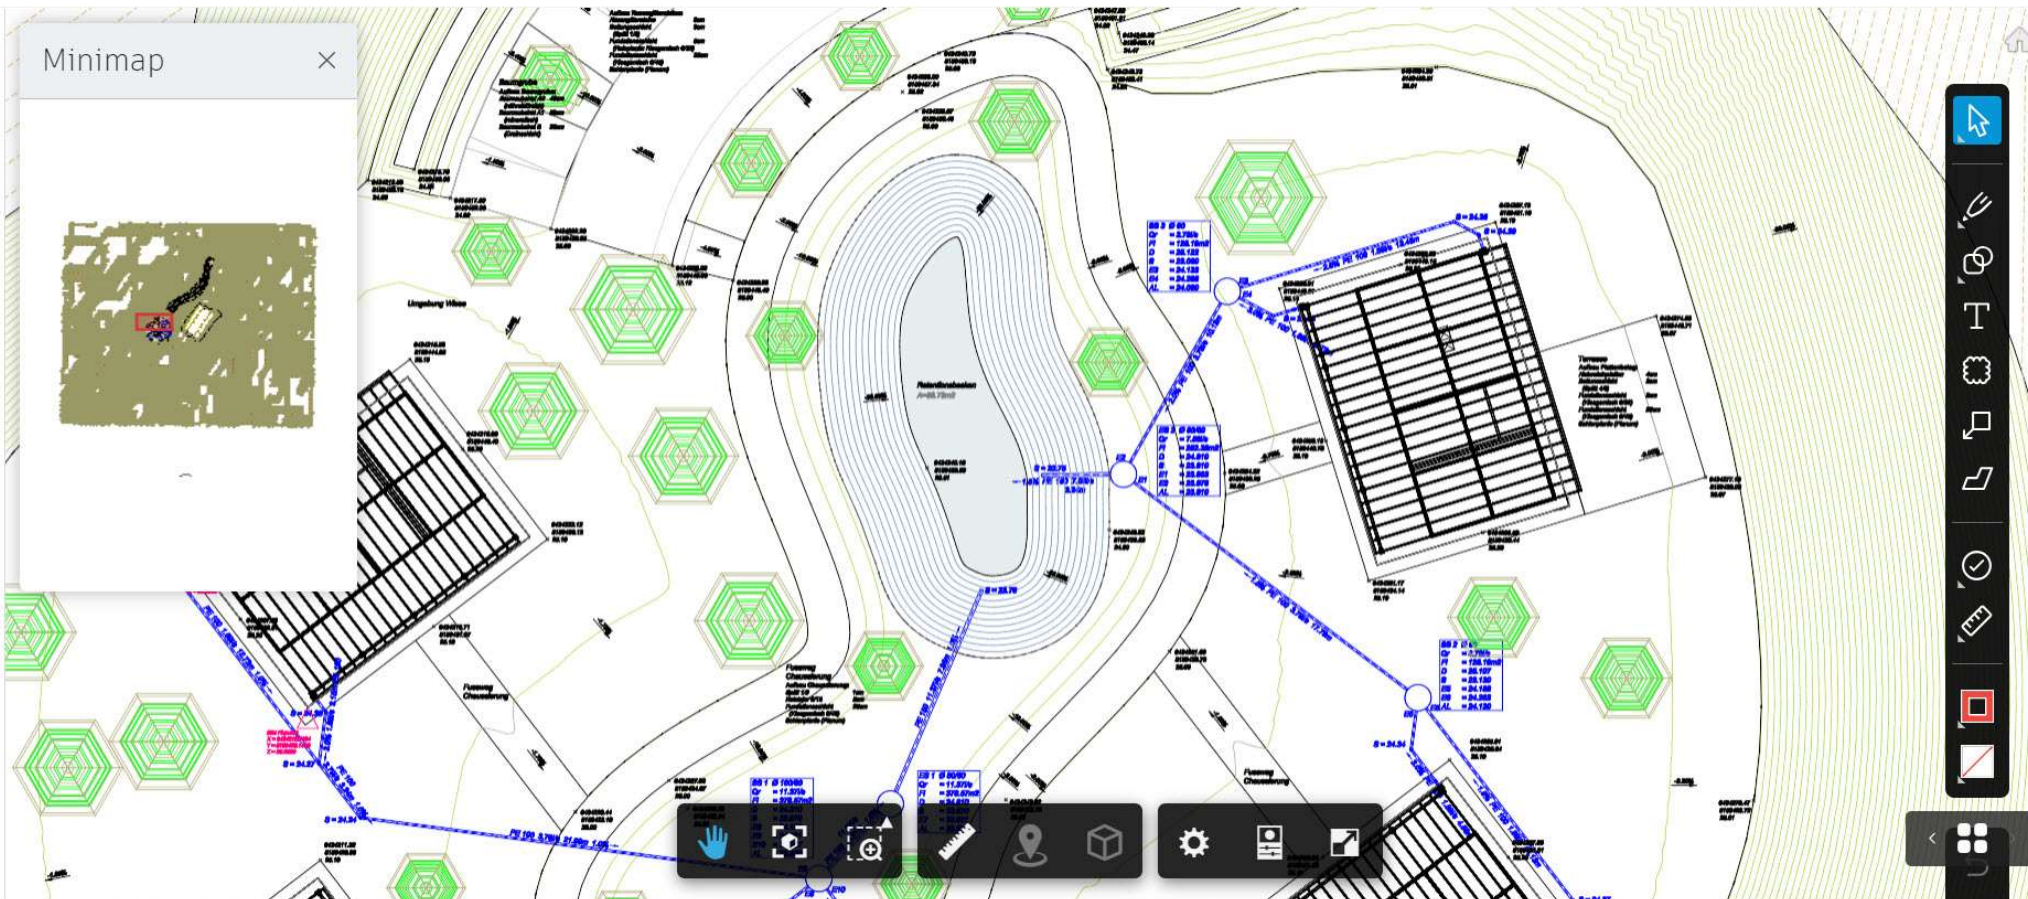

Layers

Google

Full Screen

Minimap ✕

A small inset window titled 'Minimap' showing a top-down view of the entire site plan. A red rectangular box highlights the area currently visible in the main window.

👤 📏 📐 📍 🏠 ⚙️ 📄 📑

🔍 🗨️ 📏 ⋮ ✕

🏠 📏 📐 📍 🏠 ⚙️ 📄 📑

🏠 📏 📐 📍 🏠 ⚙️ 📄 📑

Sheets & Views ✕

2D 3D

🔍 Search

 3D View

[Align 2D drawing](#)

Sheets & Views ✕

2D 3D

🔍 Search

 3D View

[Align 2D drawing](#)